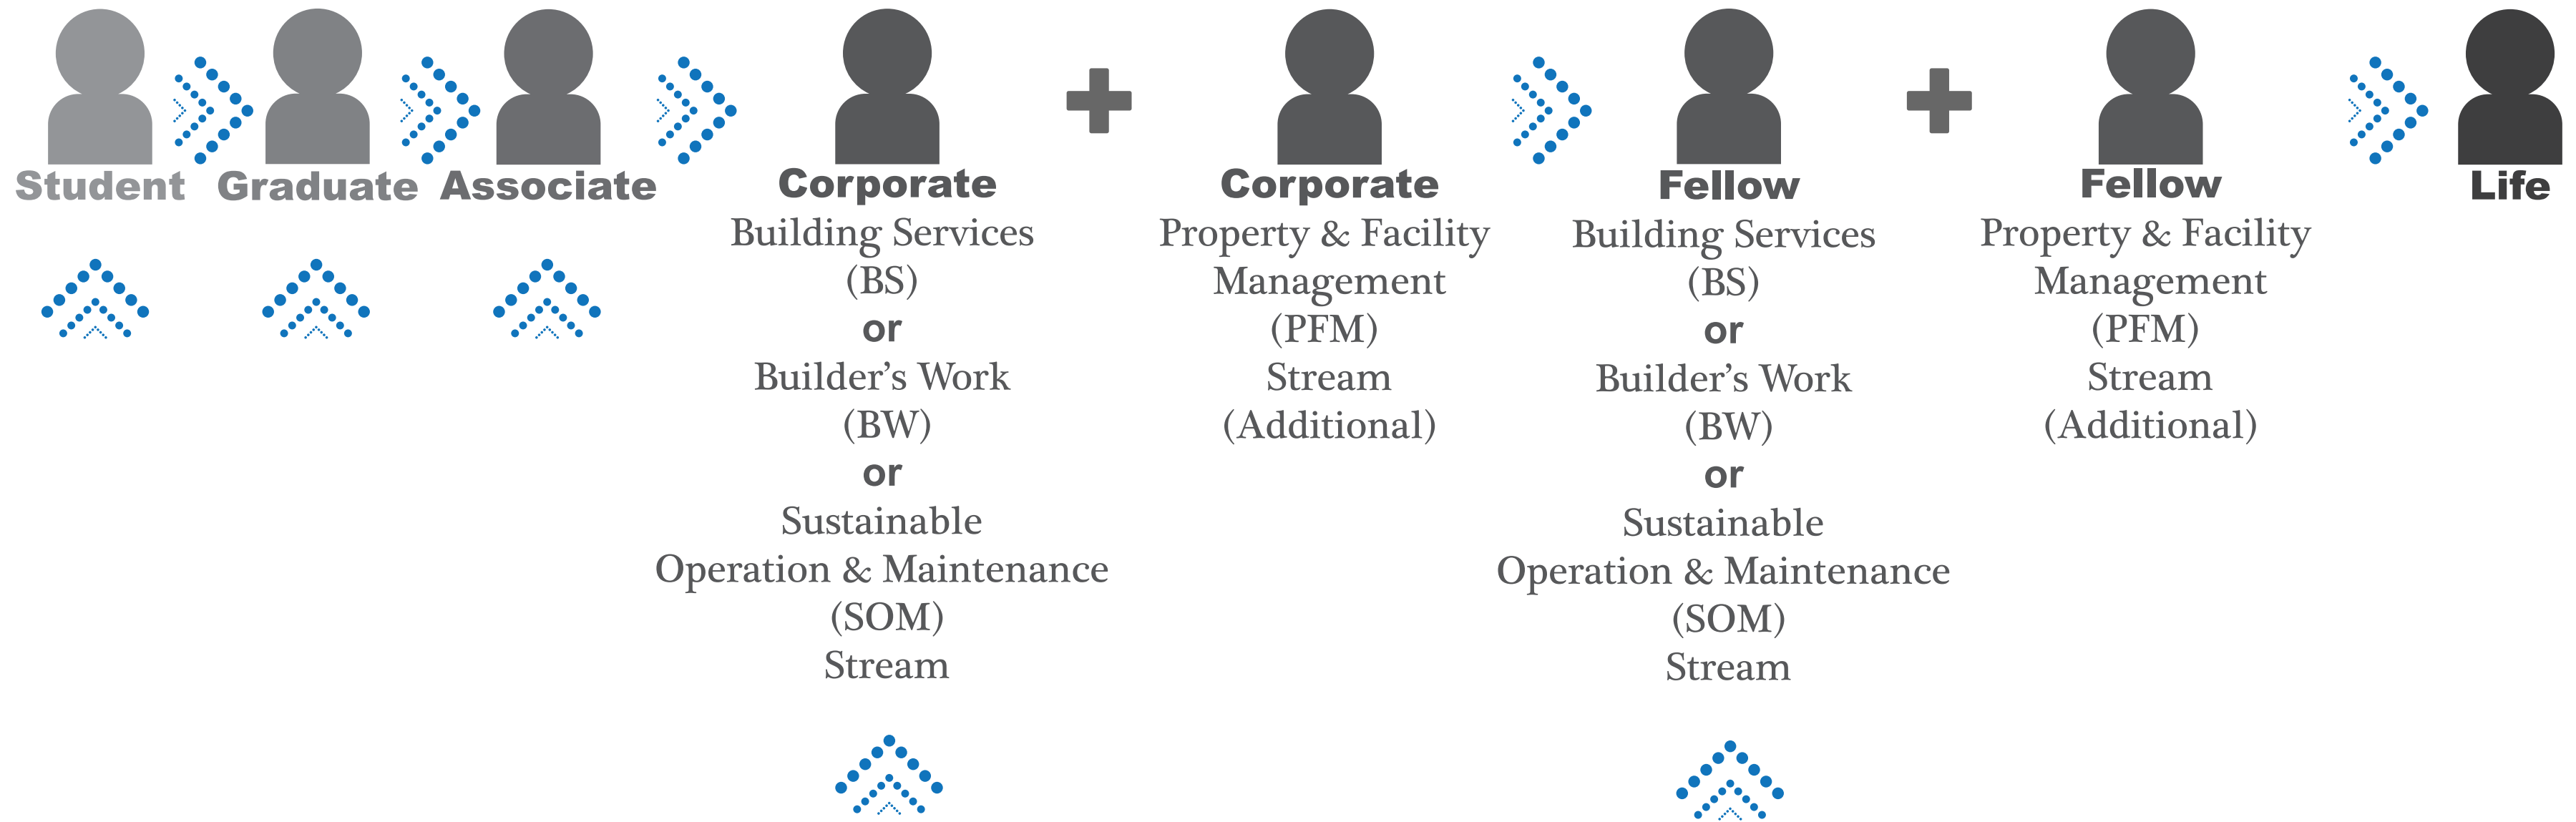

Become A Member

BSOMES

Upgrade Application

New Application

PFM Stream Application for Corporate / Fellow ONLY (Additional)

*** Direct Upgrade from Student to Associate, from Graduate to Corporate & from Corporate to Life is allowed**

會員成專之路

BSOMES

升級申請

新申請

物業及設施管理處別申請(附加處別,只限法定及資深會員)

* 由學生會員直接升級至仲會員，由初級會員直接升級至法定會員，由法定會員直接升級至終身會員是容許的。